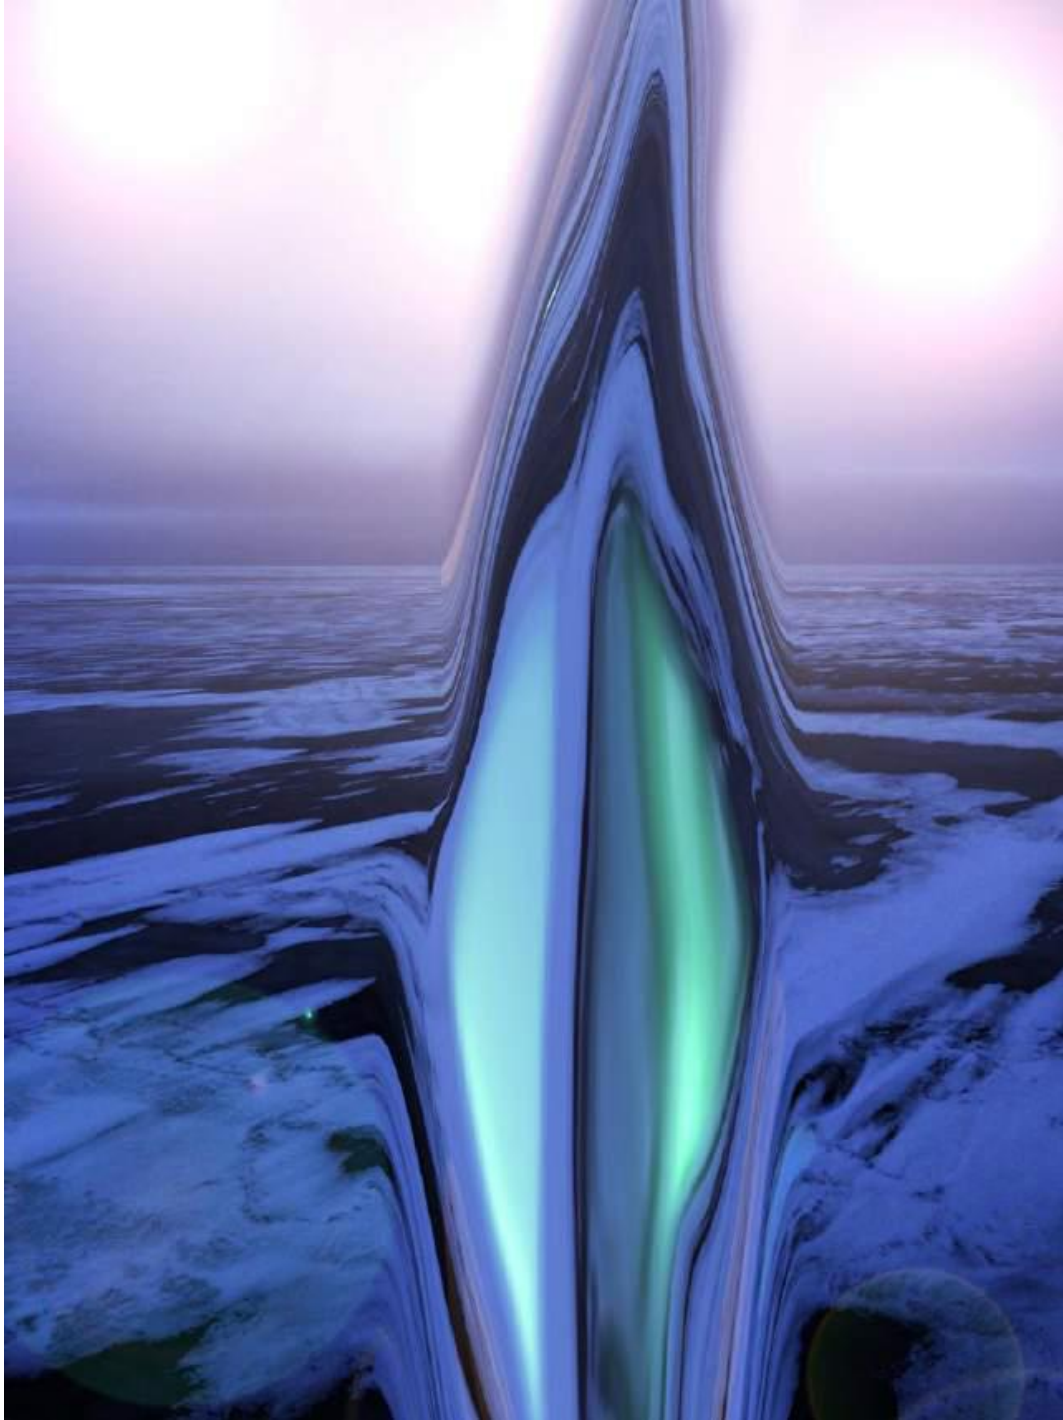

İdil İlkin

Baltic, 2016

Chromogenic Print, Diasec

100 x 150 cm

Edition of 3 + 1 AP

Edition 1 (SOLD)

Edition 2 (SOLD)

6000 Euro